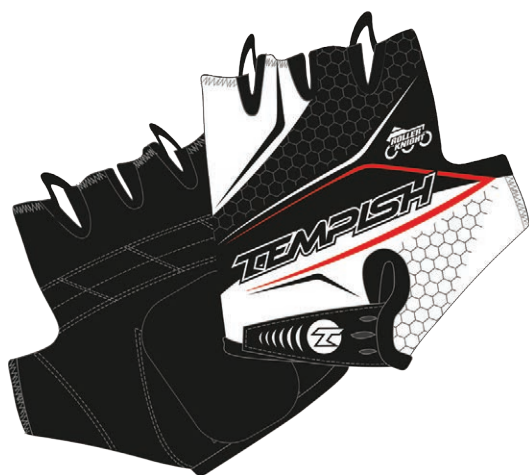

## ROLLER KNIGHT

- THERMO INSULATED PENS

JUNIOR - size range: 134, 146, 158

SENIOR - size range: XS, S, M, L, XL, XXL

## ROLLER KNIGHT

- GLOVES

size range: S, M, L