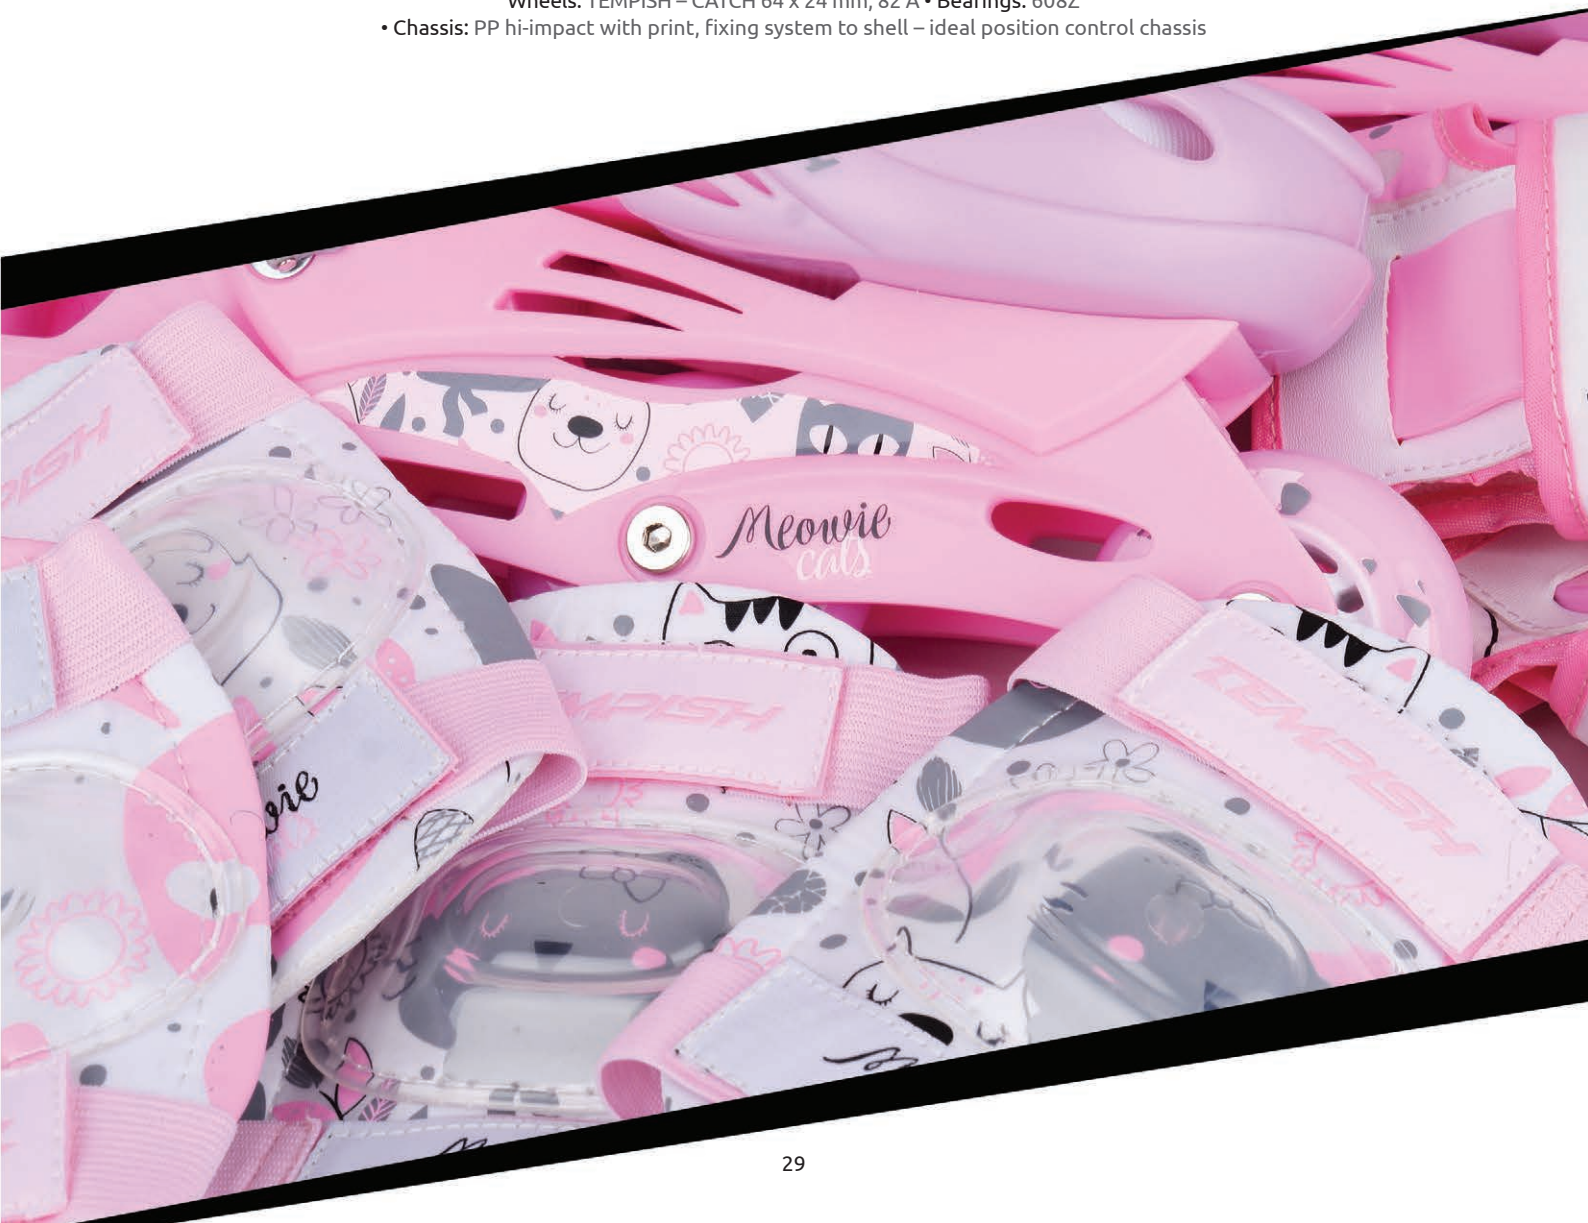

ADJUSTABLE

SIZE RANGE

26=29

30=33

Wheels: TEMPISH – CATCH 64 x 24 mm, 82 A • Bearings: 608Z
• Chassis: PP hi-impact with print, fixing system to shell – ideal position control chassis