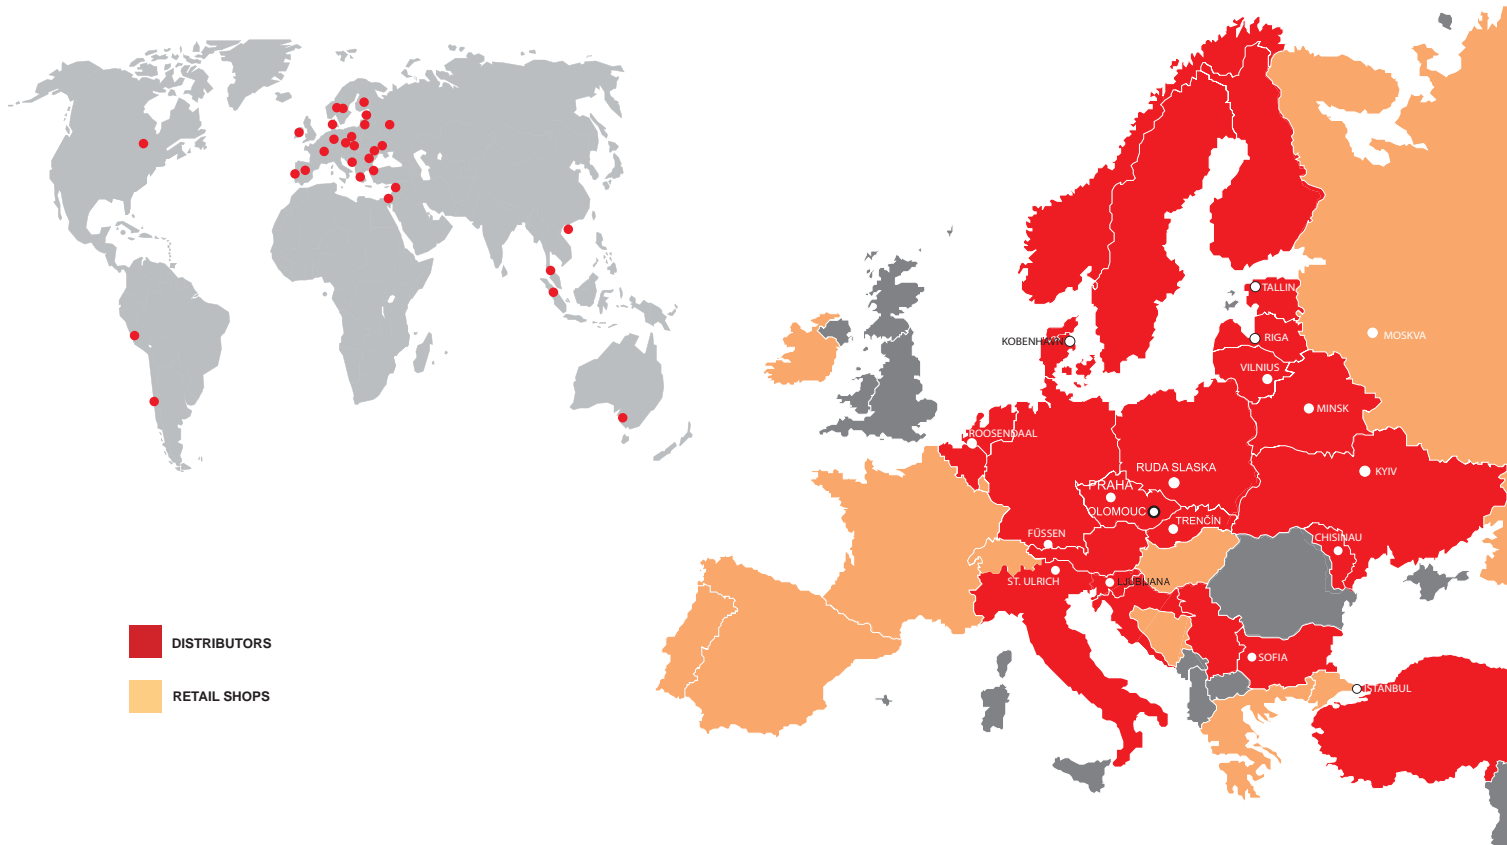

## NORDIC COUNTRIES

CENTRANO APS

Omega 6, Søften  
DK-8382, Hinnerup  
Telephone: +45 70 44 49 99  
Email: purchase@centrano.com

www.centrano.com

**SPACE FOR YOUR NOTES.**

***TEMPLISH***

SKATES / ACCESSORIES