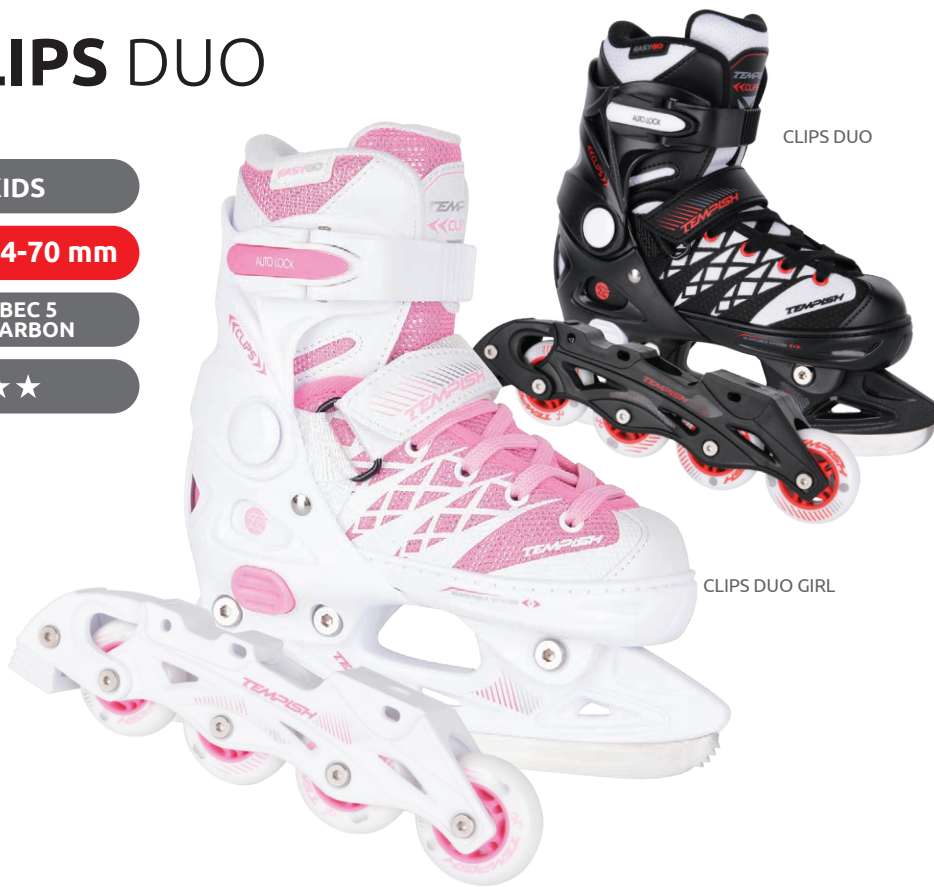

CLIPS DUO

KIDS

64-70 mm

ABEC 5 CARBON

★★

CLIPS DUO

CLIPS DUO GIRL

CHASSIS AND WHEELS

SIZE	MAX. WHEELS SIZE (mm)
29-32	64
33-36	70
37-40	70

ADJUSTABLE

SIZE RANGE

29-32
33-36
37-40

Wheels: TEMPISH – CATCH 64/70 x 24 mm, 82 A • Bearings: ABEC 5 carbon steel
• Chassis: PP hi-impact with print, fixing system to shell – ideal position control chassis • Replaceable inline chassis included