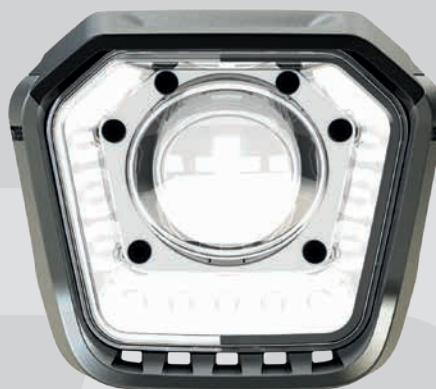

# FLYON

PROTECTION  
**THE HAIBIKE SKIDPLATE**

The Haibike skidplate is a motor cover made of fibre-reinforced plastic and protects the motor effectively from environmental influences such as shocks, dirt or stone impact.

ENGINE  
**HAIBIKE HPR120S**

Conquer steep ascents, “fly” over trails, explore new frontiers and extend them: An extra strong power package - made in Germany - ensures the necessary power. Together with the technology supplier TQ we developed a dynamic motor that is the most powerful mid motor on the market at the moment providing up to 120Nm torque. Thanks to the patent Pinring gear the motor acts extreme powerful in very small spaces.

### HAIBIKE SKYBEAMER

Why only master difficult trails and demanding routes by day? We answer this question by providing a lighting system that enables riding also by night. The Skybeamer is available in three versions with 150, 300 or 5.000 lumen. With the Skybeamer 5000 we developed an independent system with daytime running light, which provides beside the classic low beam light also a high beam light with over 5.000 lumen. The light can be operated manually via remote or fully automatically via a brightness sensor in the display.