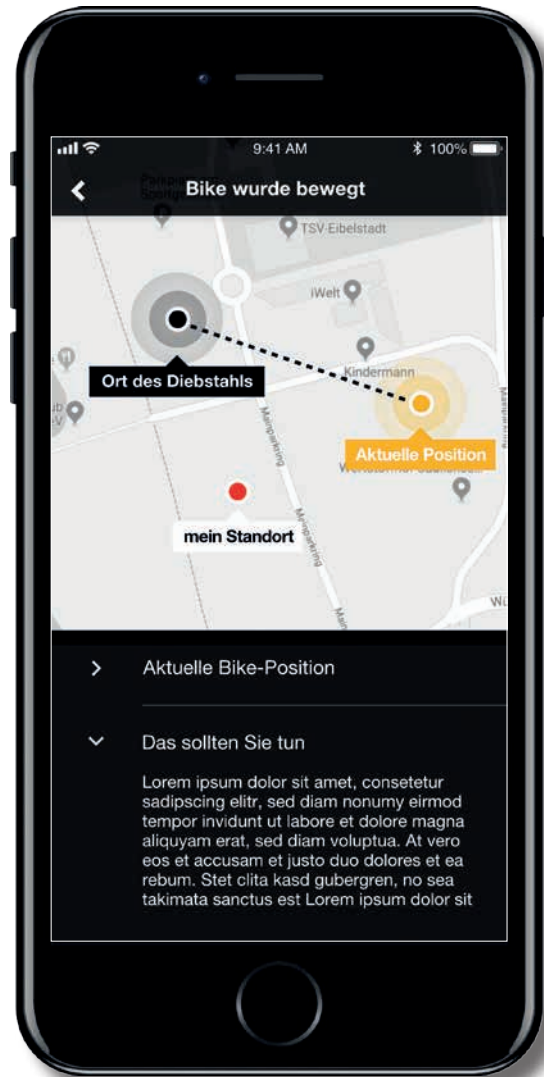

#### 3) current location of the eBike (overview map)

### Dashboard with new look

The first successful edition is now followed by eConnect 2.0 with a modern and user-friendly design as well as with advanced features.

**Connectivity-System für ePerformance**  
Digital network of the eBike with completely **new intelligent features** which make the Haibike even smarter and safer.

## The eBike calls for help if necessary

The sensor technology of the intelligent eConnect system also senses quickly and reliably in unusual situations, for example in case of an accident. If speed slows down very abruptly and the eBike falls to the side, the owner receives a message on his smartphone. If the rider does not react after a certain period of time, an automatic emergency SMS is generated to two emergency numbers predetermined by the rider. In the **new eConnect 2.0 App**, the users can transfer their emergency contacts directly from the smartphone.

## Automatic notification in case of theft

If the bike is moved from the defined location, the owner receives a message on his smartphone including all relevant data, e.g. last and current location, which can be forwarded to the police or insurance.