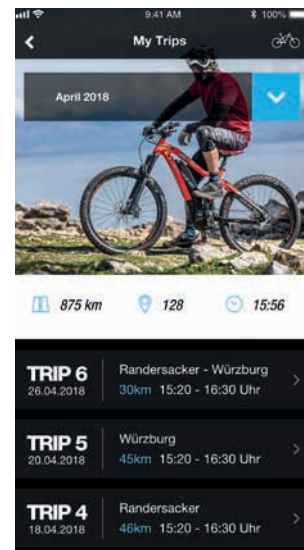

Keyless Protect

Bluetooth sensor key for activation