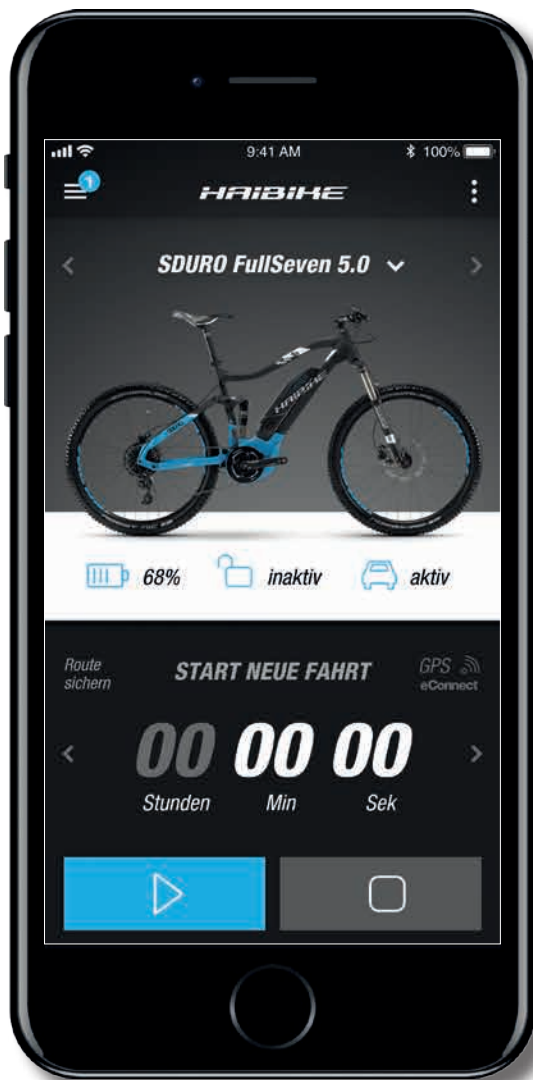

Dashboard with new look

The first successful edition is now followed by eConnect 2.0 with a modern and user-friendly design as well as with advanced features.

Connectivity-System für ePerformance
Digital network of the eBike with completely **new intelligent features** which make the Haibike even smarter and safer.