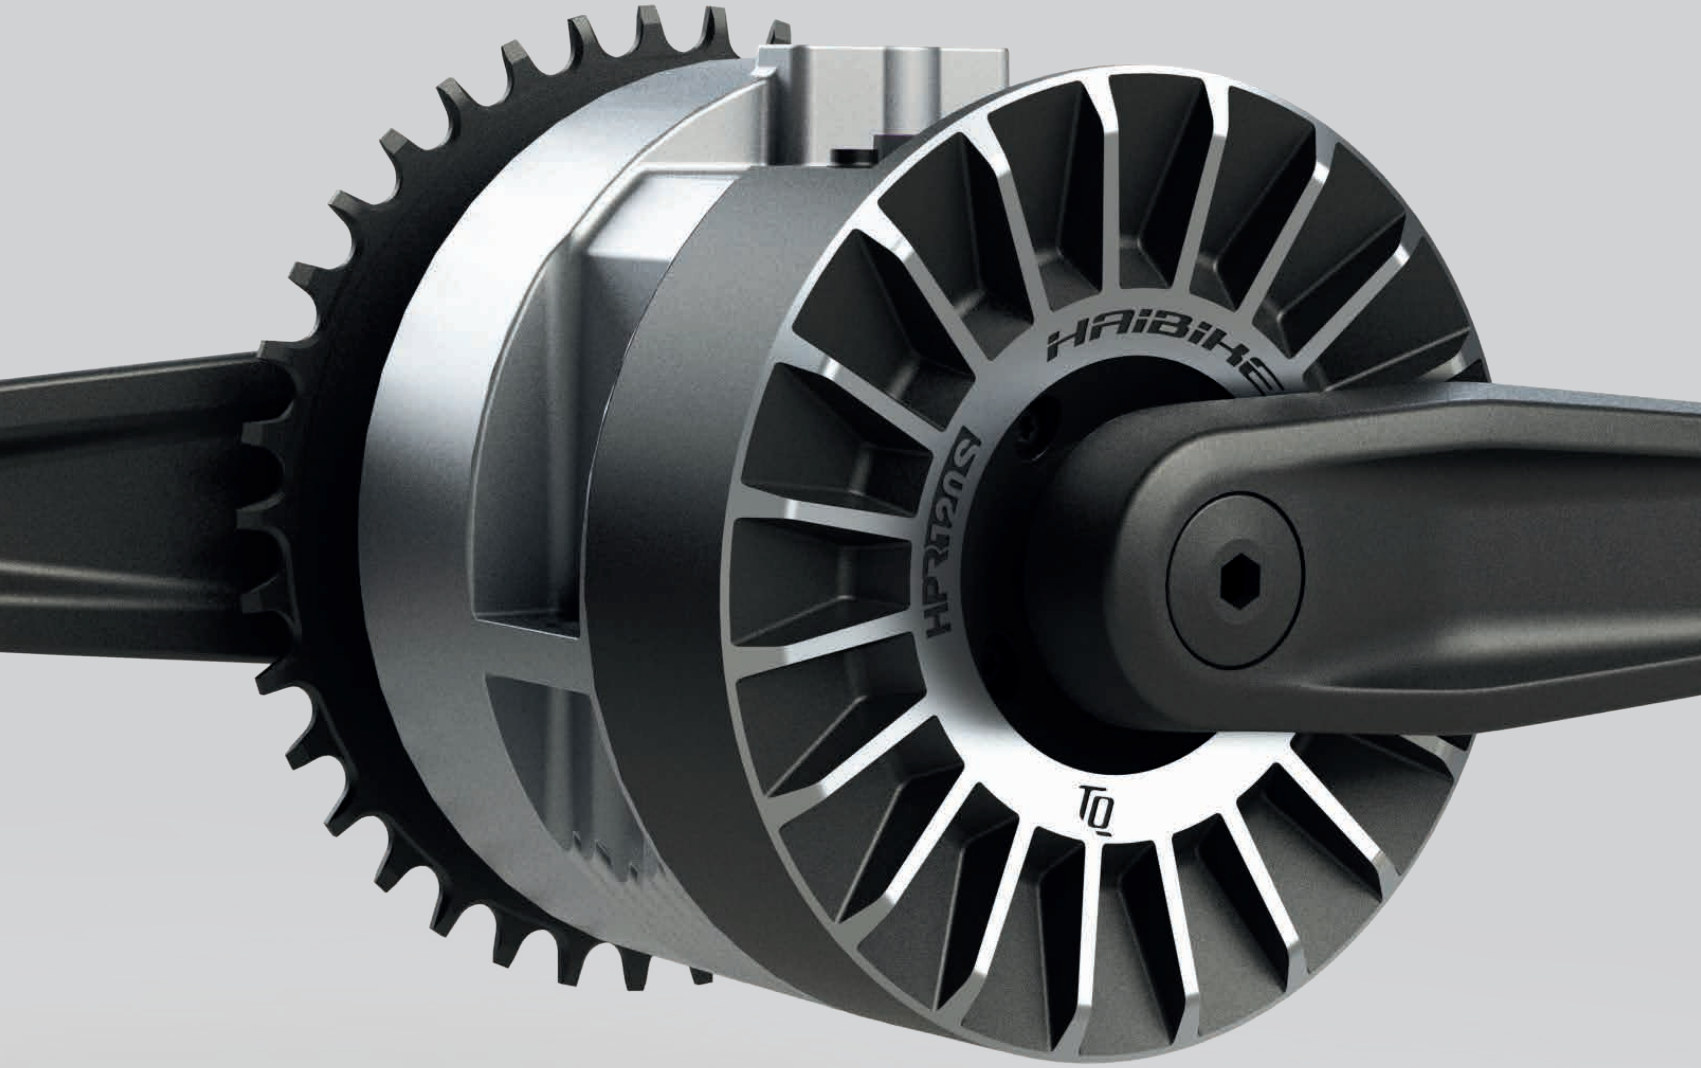

HAIBIKE
ePERFORMANCE
SYSTEM